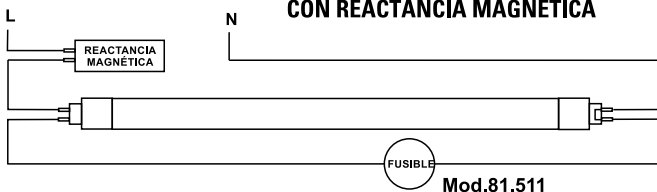

81.548/15/DIA

14W

G10q

Ref.

81.548/15/DIA

Lumens

1300lm

Luz

6500K

81.548/20/DIA

18W

G10q

Ref.

81.548/20/DIA

Lumens

2000lm

Luz

6500K

81.548/32/DIA

29W

G10q

Ref.

81.548/32/DIA

Lumens

3050lm

Luz

6500K

81.511

PUENTE FUSIBLE PARA INSTALACIÓN TUBO LED

ESQUEMA DE CONEXIÓN CORRECTO
CON REACTANCIA MAGNÉTICA