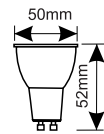

12.666/50

50W

GU10

Ref.

12.666/50

Ángulo apert.

60°