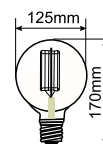

G95

81.182/7

7W

Ref.

81.182/7

Lumens

800lm

Luz

2200K

G95

81.183

4W

Ref.

81.183

Lumens

400lm

Luz

2200K