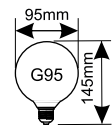

4 u.

81.174/C/...

Ref.

Lumens

Luz

G120

10W

81.174/C/BLANCA 1310lm
81.174/C/DIA 1320lm

4000K
6500K