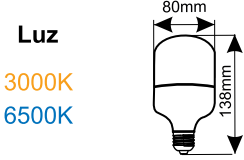

3000°K Cálida 4000°K Blanca 6500°K Día

81.795/N/20/...

T80 20W

Ref.

81.795/N/20/CAL
81.795/N/20/DIA

Lumens

1800lm 3000K
1800lm 6500K

81.795/N/30/...