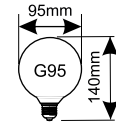

81.173/...

G95

12W

Ref.

81.173/BLANCA
81.173/CAL
81.173/DIA

Lumens

1200lm
1200lm
1200lm

Luz

4000K
3000K
6500K