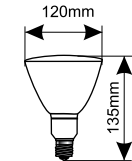

Nuevo

81.128/PAR38/CCT

Potencia

Lumens

Luz (K)

15W

1300

2700
3000
4000
5000
6500

PAR38

5CCT