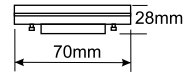

BOMBILLAS LED

» BOMBILLA GX53 / GU10 / FASTON

12VDC Y 230VAC

25.000h

4 u.

3000°K
Cálida

4000°K
Blanca

6500°K
Día

81.556/CCT

Potencia   Lumens   Luz (K)

230VAC

9W

1000

3000
4200
6500

GX53

3CCT

12
VDC

81.553/12/...

12W

FASTON
G53

Ref.

81.553/12/CAL
81.553/12/DIA

Lumens

900lm
1000lm

Luz

3000K
6500K

230VAC

81.553/...

12W

GU10

Ref.

81.553/CAL
81.553/DIA

Lumens

900lm
1000lm

Luz

3000K
6500K