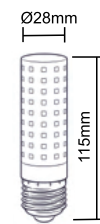

81.119/...

12W

Ref.

81.119/BL
81.119/CAL
81.119/DIA

Lumens

1450lm
1450lm
1450lm

Luz

4000K
3000K
6500K