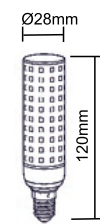

12W

Ref.

81.118/BL
81.118/CAL
81.118/DIA

Lumens

1450lm
1450lm
1450lm

Luz

4000K
3000K
6500K

Pulga