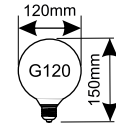

81.175/24/...

G120

24W

Ref.

81.175/24/CAL
81.175/24/DIA

Lumens

2500lm
3000lm

Luz

3000K
6500K