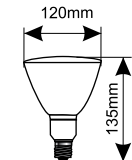

81.128/PAR38/V

Potencia

Lumens

Luz (K)

18W

1400

1Pot.+5RGB
PAR38