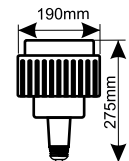

Nuevo

81.796/100/DIA

100W

Ref.

81.796/100/DIA

Lumens

12500lm   5000K