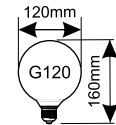

81.174/...

G120

18W

Ref.

81.174/BLANCA
81.174/CAL
81.174/DIA

Lumens

1700lm
1700lm
1700lm

Luz

4000K
3000K
6500K