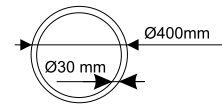

29W

G10q

Ref.

81.548/32/DIA

Lumens

3050lm

Luz

6500K