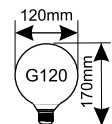

BOMBILLAS LED

»BOMBILLAS LED FULL GLASS

230VAC

2700°K
Cálida

4000°K
Blanca

6500°K
Día

FULL GLASS

81.134/C/...

Ref.

Lumens

Luz

G45

4W

81.134/C/BLANCA 470lm
81.134/C/CAL 470lm
81.134/C/DIA 470lm

4000K
2700K
6500K

81.135/C/...

Ref.

Lumens

Luz

G45

4W

81.135/C/BLANCA 470lm
81.135/C/CAL 470lm
81.135/C/DIA 470lm

4000K
2700K
6500K

FULL GLASS

81.136/C/...

Ref.

Lumens

Luz

C37

4W

81.136/C/BLANCA 470lm
81.136/C/CAL 470lm
81.136/C/DIA 470lm

4000K
2700K
6500K

81.136/E27/C/...

Ref.

Lumens

Luz

C37

4W

81.136/E27/C/BL 470lm
81.136/E27C/CAL 470lm
81.136/E27C/DIA 470lm

4000K
2700K
6500K

FULL GLASS

81.137/C/...

Ref.

Lumens

Luz

A60

12W

81.137/C/CAL 1520lm
81.137/C/DIA 1520lm

3000K
6500K

25.000h

FULL GLASS

81.173/C/...

Ref.

Lumens

Luz

G95

9W

81.173/C/BLANCA 1000lm
81.173/C/DIA 1020lm

4000K
6500K

4 u.

81.174/C/...

Ref.

Lumens

Luz

G120

10W

81.174/C/BLANCA 1310lm
81.174/C/DIA 1320lm

4000K
6500K

4 u.