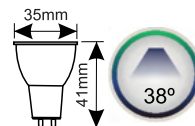

81.251/...

12
VDC

3W

MR11

Ref.

81.251/CAL
81.251/DIA

Lumens

200lm
200lm

Luz

3000K
6500K