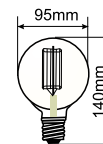

81.182

4W

Ref.

81.182

Lumens

400lm

Luz

2200K