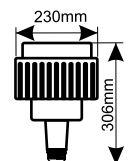

12500lm 5000K

81.796/140/DIA

140W

Ref.

81.796/140/DIA

Lumens

18000lm 5000K

ROSCA GRANDE E-40