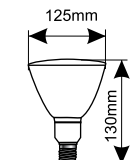

BOMBILLAS LED

»BOMBILLAS LED GLOBO

230VAC

3000°K
Cálida

4000°K
Blanca

6500°K
Día

81.173/...

G95

12W

Ref.

81.173/BLANCA
81.173/CAL
81.173/DIA

Lumens

1200lm
1200lm
1200lm

Luz

4000K
3000K
6500K

81.174/...

G120

18W

Ref.

81.174/BLANCA
81.174/CAL
81.174/DIA

Lumens

1700lm
1700lm
1700lm

Luz

4000K
3000K
6500K

81.175/24/...

G120

24W

Ref.

81.175/24/CAL
81.175/24/DIA

Lumens

2500lm
3000lm

Luz

3000K
6500K

Alto brillo y rendimiento

»BOMBILLAS LED PAR 38

230VAC

3000°K
Cálida

4000°K
Blanca

6500°K
Día

Nuevo

81.128/PAR38/CCT

Potencia

Lumens

Luz (K)

15W

1300

2700
3000
4000
5000
6500

PAR38

5CCT

Nuevo

81.128/PAR38/RGB

Potencia

Lumens

Luz (K)

12W

1500

5RGB

81.128/PAR38/V

Potencia

Lumens

Luz (K)

18W

1400

1Pot.+5RGB
PAR38

1 u.