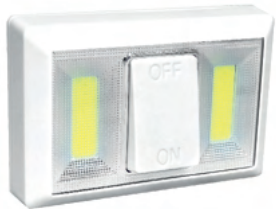

3W

12 u.

60.431

LUZ ARMARIO DOBLE LED COB 3W + INTERRUPTOR

Interruptor ON-OFF
Lumens: 150Lm
Alimentación: 4 pilas tipo R03 (AAA) (no incluidas)
Con imán.
Alta luminosidad.
Presentado en expositor de 12pcs
Luz Día 6500K