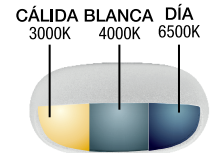

81.803/B

14W

Ref.

81.803/B

Pot.

14W

Color

Blanco

Lumens

1400lm

Luz Seleccionable

3000K-4000K-6500K

204x109x57mm

Aplique con selector de color CCT