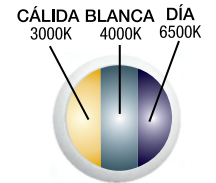

APLIQUES LED

»» APLIQUES EXTERIORES

Fijación pared
230VAC

3200°K
Cálida

4000°K
Blanca

6500°K
Día

Selector de color

81.805/N

14W

Ref.

81.805/N

Pot.

14W

Color

Negro

Lumens

1400lm

Luz Seleccionable

3000K-4000K-6500K

Ø223x60,5mm

81.805/B

14W

Ref.

81.805/B

Pot.

14W

Color

Blanco

Lumens

1400lm

Luz Seleccionable

3000K-4000K-6500K

Ø223x60,5mm

Aplique con selector de color CCT

A

Selector de color

81.806/N

14W

Ref.

81.806/N

Pot.

14W

Color

Negro

Lumens

1400lm

Luz Seleccionable

3000K-4000K-6500K

Ø223x60,5mm

Aplique con selector de color CCT

»» APLIQUE EXTERIOR PARA BOMBILLA LED

Fijación pared
230VAC

60.245/...

1x E27
(no incluida)
Max 60W

205X116X100mm

Ref.

60.245/B

60.245/N

Portalámparas

E27

E27

Color

○

●

Caja

1

1